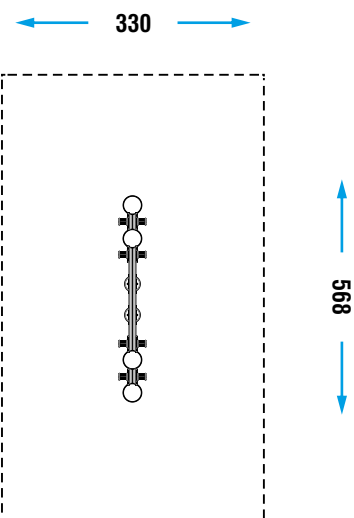

SECURITY AREA

Make a proper security surface according to CFH. Periodic maintenance is mandatory, following manual supplied to customer.