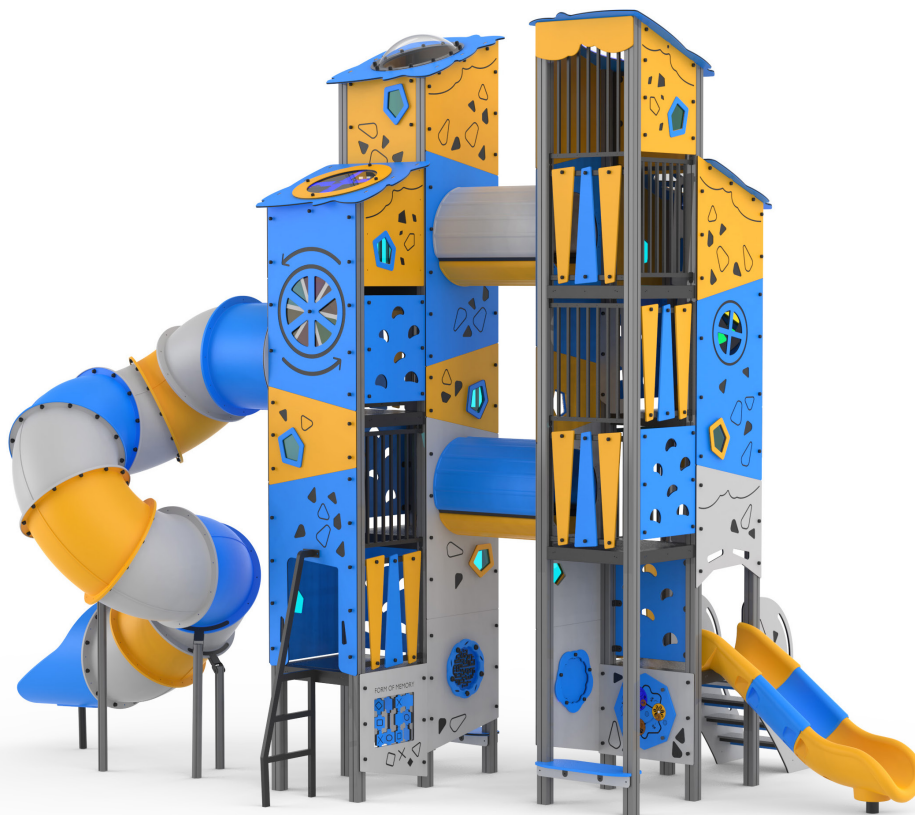

PRODUCT SHEET

0994 BELINDA

SECURITY AREA

	CATALOG COLLECTION	TITAN COLLECTION
	DIMENSIONS (L X W X H)	700x470x545 cm
	IMPACT AREA	30,00 m ²
	MAXIMUM CFH	90 cm
	SUGGESTED AGE OF USE	3+
	NUMBER OF USERS	35

PRODUCT SHEET

0994 BELINDA

REV 0.0 - IT202509

COMPOSITION

- n° 12 square aluminum poles section. 90x90mm
- n° 8 powder-coated stainless steel footrests and non-slip aluminum slats
- n° 6 HDPE slab climbs sp.19mm
- n° 2 tunnels in rotational PTE
- n° 1 spiral tube slide (H270cm)
- n° 1 modular slide (H90cm)
- n° 4 HDPE slab roofs 15 mm thick
- n° 1 accessible staircase (H90cm)
- n° 1 ladder in powder coated stainless steel
- n° 3 decorative spherical polycarbonate portholes Ø60cm
- n° 10 powder-coated electro-welded mesh barriers
- n° 2 HDPE benches
- HDPE panels
- HDPE decorations

PANNELLI GIOCO

LUDIC PLAY
PANEL X1

LUDIC PLAY
PANEL X1

EDUCATIONAL
PLAY PANEL X1

LUDIC PLAY
PANEL X1

LUDIC PLAY
PANEL X1

MUSIC PLAY
PANEL X1

SENSORY PLAY
PANEL X1

INSTALLATION

Where there is an aluminum pole, the plinth must be created directly on it.

If there is already an adequate fund in CLS the game can be supplied with special brackets for fixing to the ground (option applicable only with confirmation of feasibility).