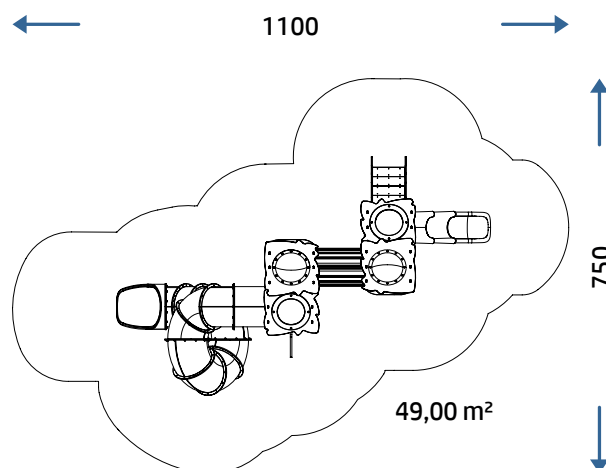

PRODUCT SHEET

0994 BELINDA

SECURITY AREA

	CATALOG COLLECTION	TITAN COLLECTION
	DIMENSIONS (L X W X H)	700x470x545 cm
	IMPACT AREA	30,00 m ²
	MAXIMUM CFH	90 cm
	SUGGESTED AGE OF USE	3+
	NUMBER OF USERS	35

PRODUCT SHEET

0994 BELINDA

REV 0.0 - IT202509

COMPOSITION

- n° 12 square aluminum poles section. 90x90mm
- n° 8 powder-coated stainless steel footrests and non-slip aluminum slats
- n° 6 HDPE slab climbs sp.19mm
- n° 2 tunnels in rotational PTE
- n° 1 spiral tube slide (H270cm)
- n° 1 modular slide (H90cm)
- n° 4 HDPE slab roofs 15 mm thick
- n° 1 accessible staircase (H90cm)
- n° 1 ladder in powder coated stainless steel
- n° 3 decorative spherical polycarbonate portholes Ø60cm
- n° 10 powder-coated electro-welded mesh barriers
- n° 2 HDPE benches
- HDPE panels
- HDPE decorations

Make a proper security surface according to CFH. Periodic maintenance is mandatory, following manual supplied to customer.

MATERIAL (mm)	DESCRIPTION (mm)	PROFONDITÀ MINIMA (mm) (b)	ALTEZZA MASSIMA DI CADUTA (mm)
LAWN/SOIL			1000 (d)
BARK	20 TO 80 GRAIN SIZE	200 300	2000 3000
WOOD CHIPS	20 TO 80 GRAIN SIZE	200 300	2000 3000
SAND	20 TO 80 GRAIN SIZE	200 300	2000 3000
GRAVEL	20 TO 80 GRAIN SIZE	200 300	2000 3000
RUBBER SURFACING RESPONDENT TO HIC	THICKNESS 30 MM		DEPENDING ON CERTIFICATION TESTS 1000
	THICKNESS 40 MM		1300
	THICKNESS 45 MM		1500
	THICKNESS 60 MM		2000
	THICKNESS 70 MM		2500
	THICKNESS 90 MM		3000