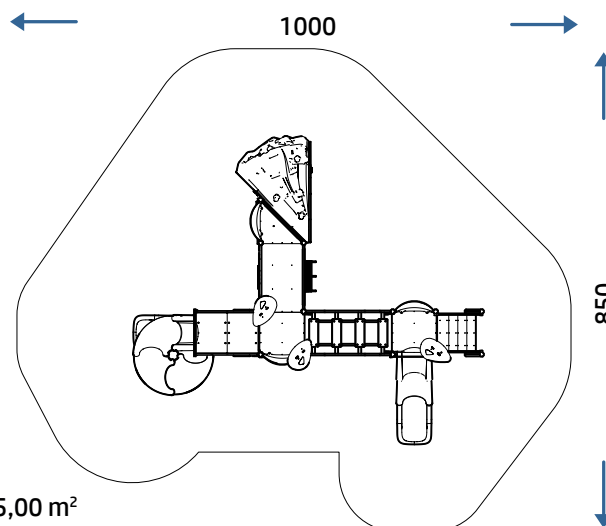

## SECURITY AREA

	<b>CATALOG COLLECTION</b>	TIKA LINE
	<b>DIMENSIONS (L X W X H)</b>	530 x 600 x 355 cm
	<b>IMPACT AREA</b>	55,00 m <sup>2</sup>
	<b>MAXIMUM CFH</b>	180 cm
	<b>SUGGESTED AGE OF USE</b>	3+
	<b>NUMBER OF USERS</b>	25