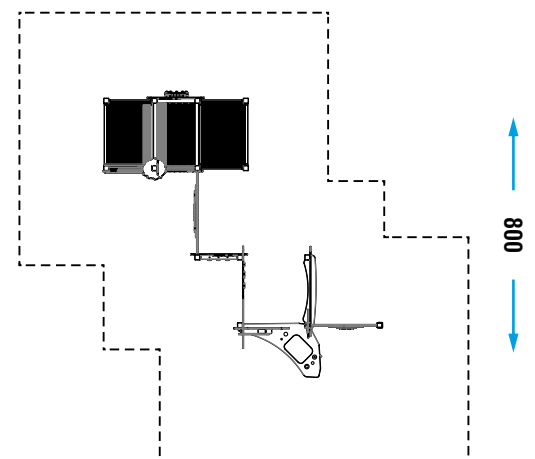

INTERACTIVE
GAME

MEETING &
ROLE PLAY

WALK/BALANCE

CATALOG COLLECTION	LET'S PLAY TOGETHER
DIMENSIONS (L x W x H) in cm	500 x 500 x 360
MAXIMUM CFH	-
IMPACT ATTENUATING SURFACE	min. 47,75 m ² - MAX 64,00 m ²
SUGGESTED AGE OF USE	3+
COMPOSITION	<ul style="list-style-type: none"> - n°17 aluminium poles 9x9cm - n°1 aluminium «up&down» ramp - n°3 HDPE playpanels - n°2 metal playpanels - n°1 sand manipulation playpanel - n°6 decoration HDPE panels

SECURITY AREA

800

Make a proper security surface according to CFH. Periodic maintenance is mandatory, following manual supplied to customer.