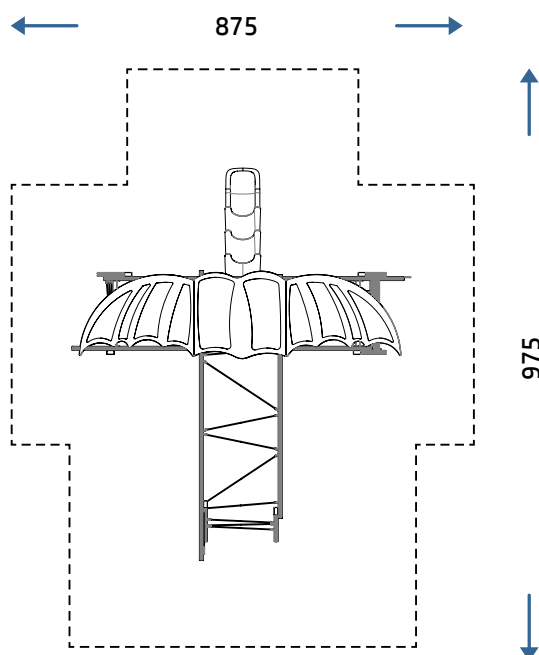

### COMPOSITION

- n°15 70x130 profile structural aluminium poles
- n°1 skidproof aluminium decks
- n°4 HDPE sheet guardpanels
- n°1 HDPE sheet roof
- n°1 rotating mold PTE modular slide
- n°1 metal ladder
- n°3 net climbings
- n°3 rope structures for climbing
- n°3 HDPE sheet decorations

	CATALOG COLLECTION	LEO COLLECTION
	<b>DIMENSIONS (L X W X H)</b>	680 x 585 x 360 cm
	<b>MAXIMUM CFH</b>	125 cm
	<b>SUGGESTED AGE OF USE</b>	5+
	<b>NUMBER OF USERS</b>	18

*Make a proper security surface according to CFH. Periodic maintenance is mandatory, following manual supplied to customer.*