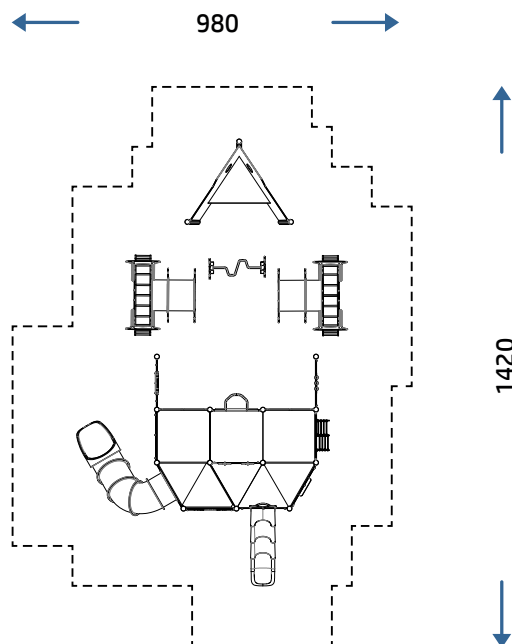

PRODUCT SHEET

REV 0.0 - IT202509

1452 CARRO ARMATO

SECURITY AREA

COMPOSITION

- n°16 aluminium Ø127 round poles
- n°8 octagonal profile aluminium poles
- n°3 square aluminium decks
- n°5 triangular aluminium decks
- n°1 special shape aluminium decks
- n°1 rotating mold PTE tube slide
- n°1 rotating mold PTE modular slide
- n°1 net climbing
- n°1 metal guardpanel
- n°1 metal perch
- n°9 HDPE sheet guardpanels
- n°2 HDPE sheet panels
- n°3 HDPE sheet playpanels
- n°4 HDPE sheet climbings
- n°4 rotating mold PTE tunnel
- n°2 powder coated metal tubular arch climb
- n°1 inclusive game HPGS066 Harvey
- n°12 HDPE sheet decorations

CATALOG COLLECTION

LEO COLLECTION

	DIMENSIONS (L X W X H)	1120 x 680 x 250 cm
	MAXIMUM CFH	165 cm
	SUGGESTED AGE OF USE	5+
	NUMBER OF USERS	25

Make a proper security surface according to CFH. Periodic maintenance is mandatory, following manual supplied to customer.