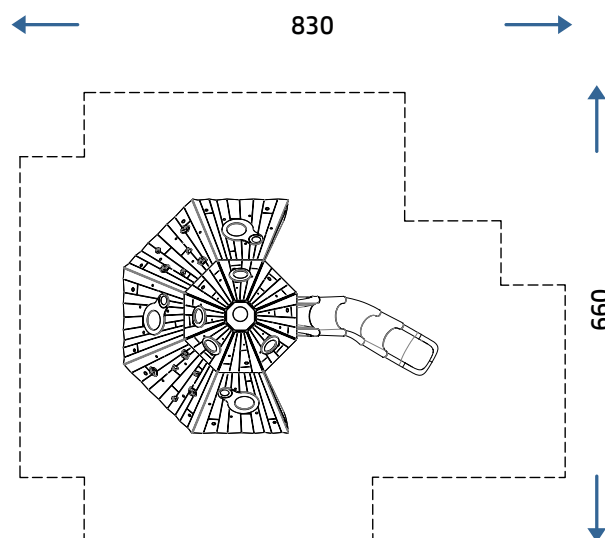

SECURITY AREA

CLIMBING

SLIDING

INTERACTIVE GAME

COMPOSIZIONE

- -stainless steel structural elements
- -n°16 octagonal profile aluminium structural poles
- -n°1 special shape skidproof aluminium decks
- -n°1 scivolo modulare in PTE rotazionale
- -n°2 HDPE sheet climbing with resin grips
- -n°7 HDPE sheet guardpanels
- -n°11 HDPE sheet panels
- -n°1 HDPE sheet roof with metal frame
- -n°5 HDPE sheet playpanels

	CATALOG COLLECTION	LEO COLLECTION
	DIMENSIONS (L X W X H)	490 x 365 x 330 cm
	MAXIMUM CFH	150 cm
	SUGGESTED AGE OF USE	5+
	NUMBER OF USERS	12

Make a proper security surface according to CFH. Periodic maintenance is mandatory, following manual supplied to customer.